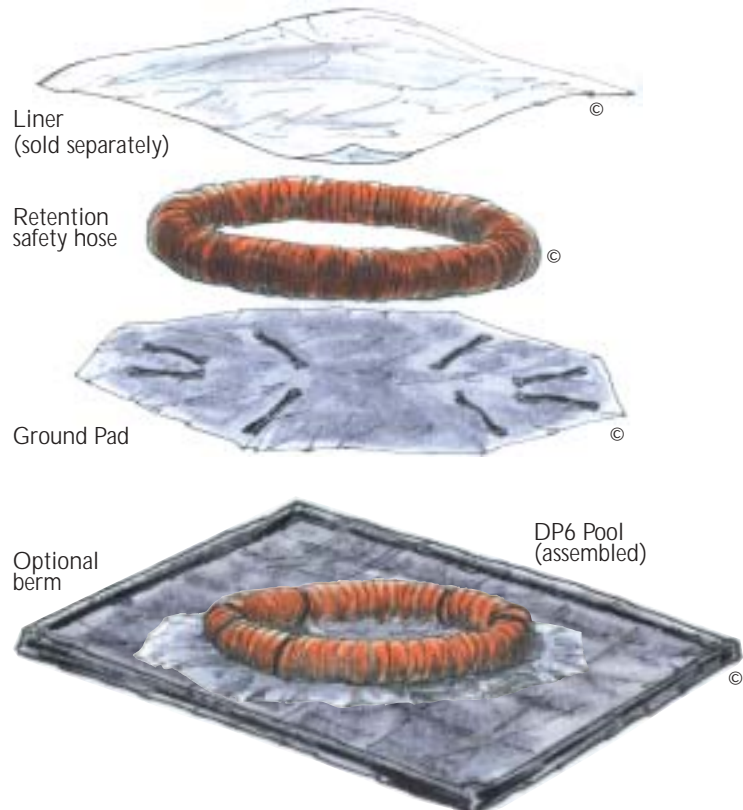

MITI Portable DeCon Waste Pools

Provides Waste Water Retention and Containment

Self-Expanding Reinforced Sidewall (Airless) DeCon Wash/Waste Pool

Designed to be used in conjunction with MITI DeCon DH40 Series hoops, DU50 showers, and other similar DeCon equipment. Quick setup for on-site use. The pool is reusable, the liner disposable. Provides cost effective waste water retention and containment. Unique design compresses for stowage and requires no air or water to inflate. MITI's Portable Decon Pool System incorporates a durable and removable protective ground pad with permanently attached belts and quick couplers. This ground pad design enables the user to quickly attach the pool's waste water retention ring. Once the ring is in place, the pool's disposable liner – made of polyethylene – is quickly and easily laid over the ring and tucked into place for use.

DP-6 (Actual use)

DPC-60 retention hose storage canister

1. Place ground pad on level ground

2. Attach retention hose

3. Spread & tuck liner and you're ready for use

DP-6 Decon Pool 62" ID (157.48 cm) x 78" OD, (198.12 cm) 85 gal. (322 liters) capacity, 32 lbs. (14.51 kg) (DPL-66 Liners sold separately). Includes ground pad, retention hose and storage canister. FABRIC COLORS MAY VARY

ANCILLARY EQUIPMENT

- DPP-96 6' Pool Ground Pad, 7.5 lbs (3.4kg)
- DPH-206' Pool Retention Hose, 13.5 lbs (6.12kg)
- DPB-11 6' Pool Storage Canister, 9 lbs (4.08kg)
- DPL-66 6' Pool Liner, 10 mil (.010), 10/pkg., 54 lbs (24.49kg)

DP-6 SYSTEM COMPONENTS

Inflatable Air Collar DeCon Wash/Waste Pool

The MITI inflatable collar pool system combines a collapsible PVC-coated polyester pool featuring an inflatable collar with a 60" or 90" top opening. Carrying case is included.