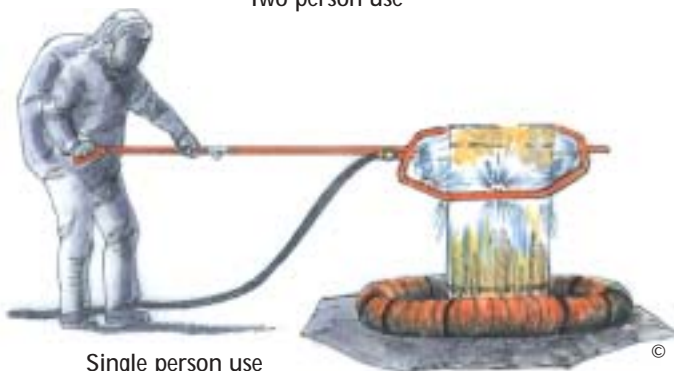

## Applications include

- Self wash-off
- Patients on a backboard
- Two-person
- Equipment
- Three-person
- Bunker gear and overhaul
- Barrels
- Overpacks

Single person wash

Backboard configuration

### WATER OUTPUT

4.6 gpm @ 30 psi (.29 liters/sec @ 30 psi)  
 4.8 gpm @ 40 psi (.30 liters/sec @ 40 psi)  
 The above provides a very effective DeCon wash.  
 Increase pressure for higher output. Custom configurations available upon request.

Two person use

Equipment wash

Single person use

Portable diaphragm hand pump

Two extendable handles are provided with each model, for use when handles are fully extended