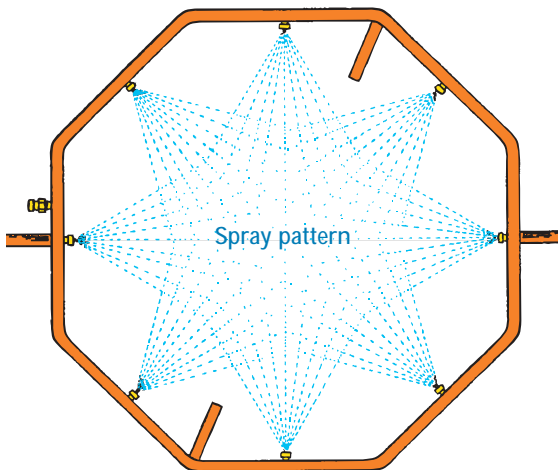

Backboard configuration

WATER OUTPUT

4.6 gpm @ 30 psi (.29 liters/sec @ 30 psi)
4.8 gpm @ 40 psi (.30 liters/sec @ 40 psi)
The above provides a very effective DeCon wash.
Increase pressure for higher output. Custom configurations available upon request.