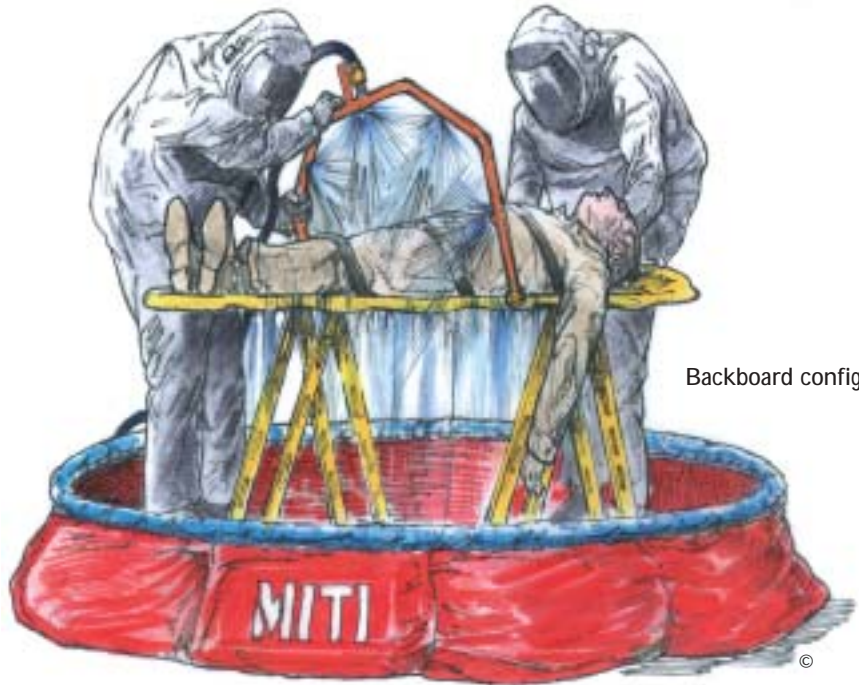

# MITI Portable DeCon Spray Hoops

## Applications include

- Self wash-off
- Patients on a backboard
- Two-person
- Equipment
- Three-person
- Bunker gear and overhaul
- Barrels
- Overpacks

Single person wash

Backboard configuration

### WATER OUTPUT

4.6 gpm @ 30 psi (.29 liters/sec @ 30 psi)  
 4.8 gpm @ 40 psi (.30 liters/sec @ 40 psi)  
 The above provides a very effective DeCon wash.  
 Increase pressure for higher output. Custom configurations available upon request.