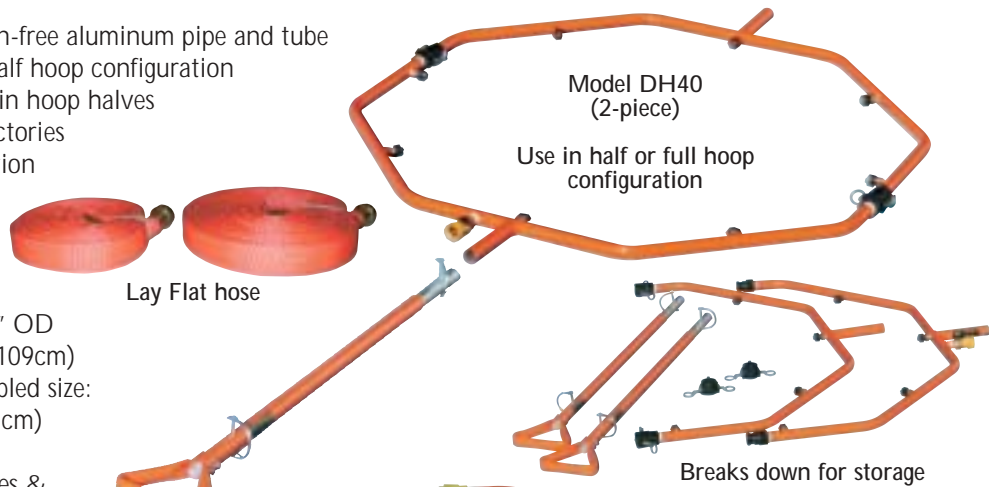

- Constructed of durable, lightweight, corrosion-free aluminum pipe and tube
- Two-piece design provides for use in full or half hoop configuration
- Features easy to use cam-lock couplings to join hoop halves
- Doubles as portable emergency shower for factories
- Fast, convenient, cost-efficient decontamination
- Can be quickly set up for on-site application
- Uses a standard 3/4" hose connection.
- Custom sizes available upon request.

ANCILLARY EQUIPMENT/OPTIONS

DHIH4 Inside handles (pair, with hardware), converts DH40 & 40-4P to DH40-H & 40-4PH

DHSB4 DeCon Hoop storage bag, fits models DH40 & 40H

DHSB44 DeCon Hoop storage bag, fits models DH40-4P & 40-4PH

DHSL-25 MITI-Flow DeCon Hoop, Lay Flat water supply hose, 25' x 3/4" with GHT connectors

DHSL-50 MITI-Flow DeCon Hoop, Lay Flat water supply hose, 25' x 3/4" with GHT connectors

On/off control at hoop

Model DH40 (2-piece)

Use in half or full hoop configuration

Breaks down for storage

Lay Flat hose

Model DH40-4P (4-piece)

Use in half, three-quarter or full hoop configuration

Storage bag

Breaks down for storage

Stationary shower configuration