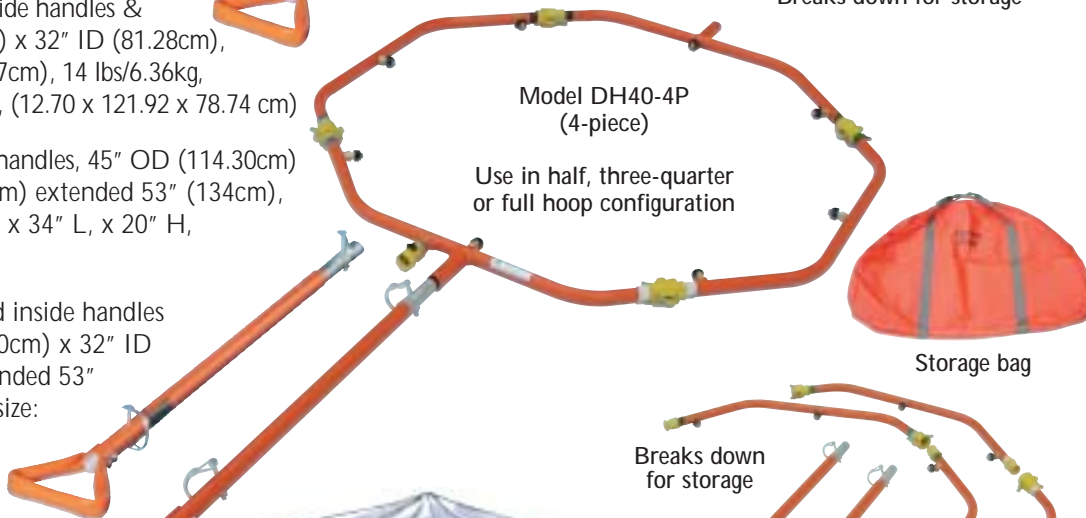

DHSL-25 MITI-Flow DeCon Hoop, Lay Flat water supply hose, 25' x 3/4" with GHT connectors

DHSL-50 MITI-Flow DeCon Hoop, Lay Flat water supply hose, 25' x 3/4" with GHT connectors

On/off control at hoop

Model DH40 (2-piece)

Use in half or full hoop configuration

Breaks down for storage

Lay Flat hose

Model DH40-4P (4-piece)

Use in half, three-quarter or full hoop configuration

Storage bag

Breaks down for storage

Stationary shower configuration