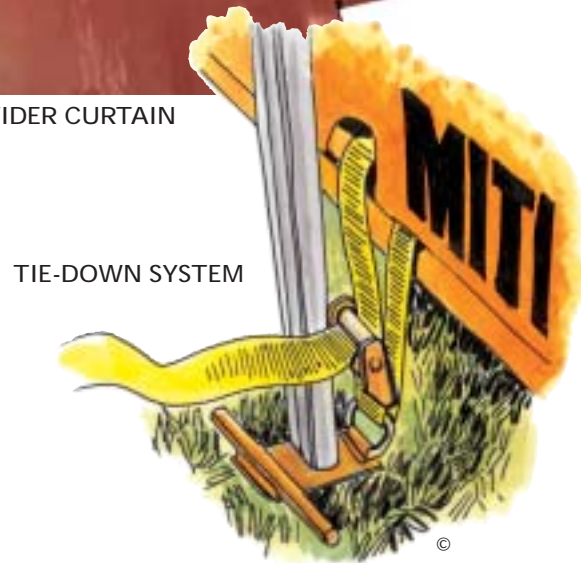

Portable Rigid Frame Quick Erect DeCon Shelter

The Portable Quick Erect Shelter is specifically designed for quick setup and deployment in virtually any geographical location. It is well suited for most environmental conditions. The Quick Erect Shelter can be deployed and used for virtually any type of application and need. The system is extremely cost effective, durable and lightweight. Sets up in 20-30 minutes with no tools or air supply required. Comes complete with storage bag, slip fit frame, and white 12oz fire retardant rip-stop material, which has a 690psi burst strength and is ultra violet and mildew resistant. The translucent qualities of the skin material provides for a bright sunlit interior. The frame is constructed of 14-gauge galvanized steel tubing with slip fit ends for quick erection and disassembly. Unique ratchet skin tie-down system eliminates stress points and keeps the cover tight, lengthening the life of the skin.

QES-1025 10'W x 25'L X 11'H

Quick erect, slip fit, rigid frame shelter, folded
 With frame, cover, hardware, 2 vents, 1 window, 1 door
 1 bag @ 26 " diameter x 38" Length, (62.4 x 91.2 cm)
 2 bags @ 10" diameter x 60" Length, (24.2 x 144 cm)
 Total weight 250 lbs/113 kg

OPTIONAL DIVIDER CURTAIN

Optional fabric colors available

LARGE ROLL-UP SCREENED WINDOW

ANCILLARY EQUIPMENT

- QES-1D Additional door
- QES-2W Additional window
- QES-C1014 Divider curtain
- QES-C1020 Divider curtain
- QES-C1025 Divider curtain

STOWAGE BAG

TIE-DOWN SYSTEM