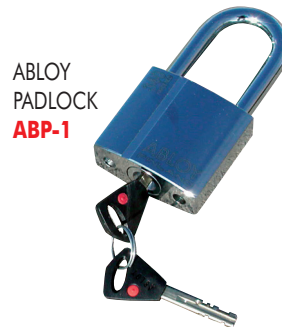

SECUR-KEY
SK-3

IMMOBILIZER CART
DDT-C

SOCKET HEAD
SECUR-KEY
SK-3SH

Note: Secur-Key sales are strictly monitored for security. Agency or customer verification will be required when ordering.

SECUR-BOLT
SB SERIES

TENSION SPRING
TS-1

LOCK COVER
LC-3

OPTIONAL
PADLOCK
BP-1

BI-DIRECTIONAL
STAND
IS-3

ABLOY
PADLOCK
ABP-1

IMMOBILIZATION
NOTICE TAGS
IN-1

SIGNS & NOTICE TAGS

- SGN-1** Sign "PERMIT PARKING ONLY Violators will be ticketed, booted or towed at owner's risk & expense"
- SGN-2** Sign "NO PARKING Violators will be ticketed, booted or towed at owner's risk & expense"
- SGN-3** Sign "WARNING Parking violators will be immobilized and charged a service fee"
- SGN-6** Sign "WARNING ROADBLOCK AHEAD"
- SGN-7** Sign "WARNING DO NOT ENTER ROADBLOCK AHEAD"
- SGN-S** Signpost 5' height by 18" diameter base
- IN-1** Immobilization Notice Tags (orange) 10 pads of 25 with ties — total of 250 tags

PARKING LOT SIGNAGE

SIGN-1

SIGN-2

SIGN-3

SIGN-6

SIGN-7

Immobilize to Deter Parking Violations